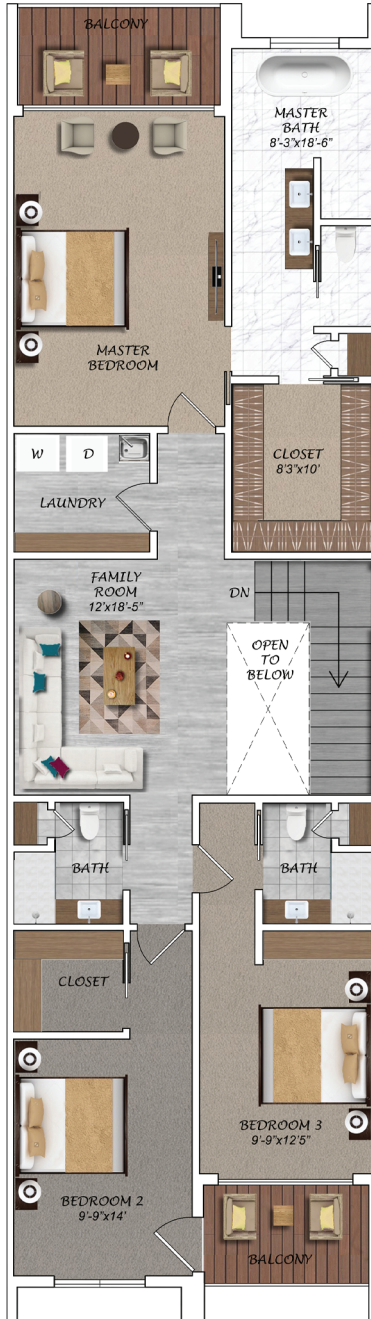

LE MILIEU FLOOR PLAN

First Floor

- **2600+ Square Feet**
- **Starting at \$529,000**

LE MILIEU FLOOR PLAN

Second Floor

- **2600+ Square Feet**
- **Starting at \$529,000**