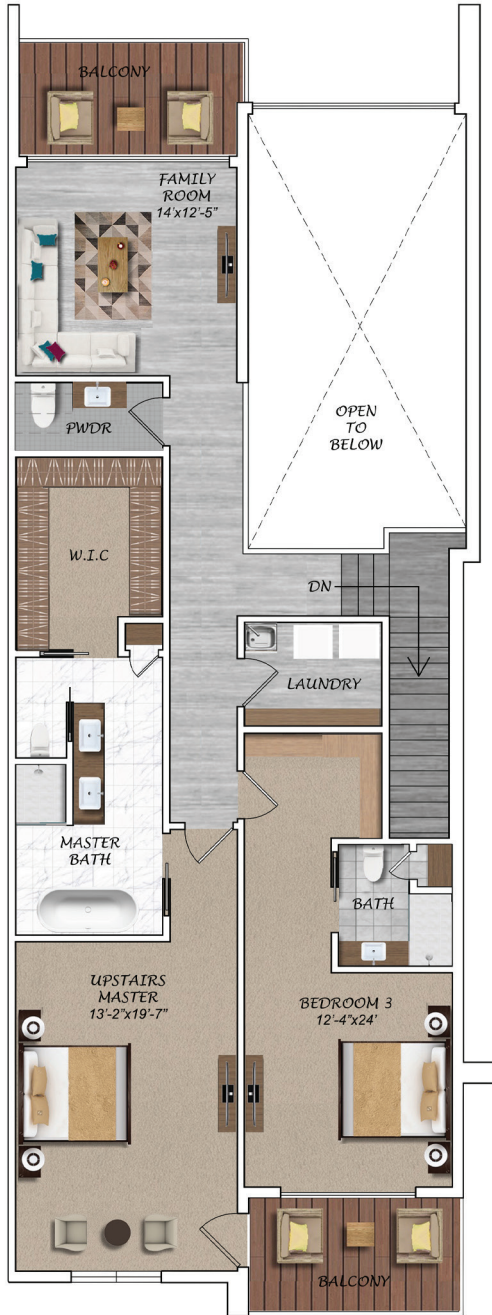

# LA GRANDE FLOOR PLAN

## First Floor

- **2900+ Square Feet**
- **Starting at \$649,000**

## Second Floor

- **2900+ Square Feet**
- **Starting at \$649,000**