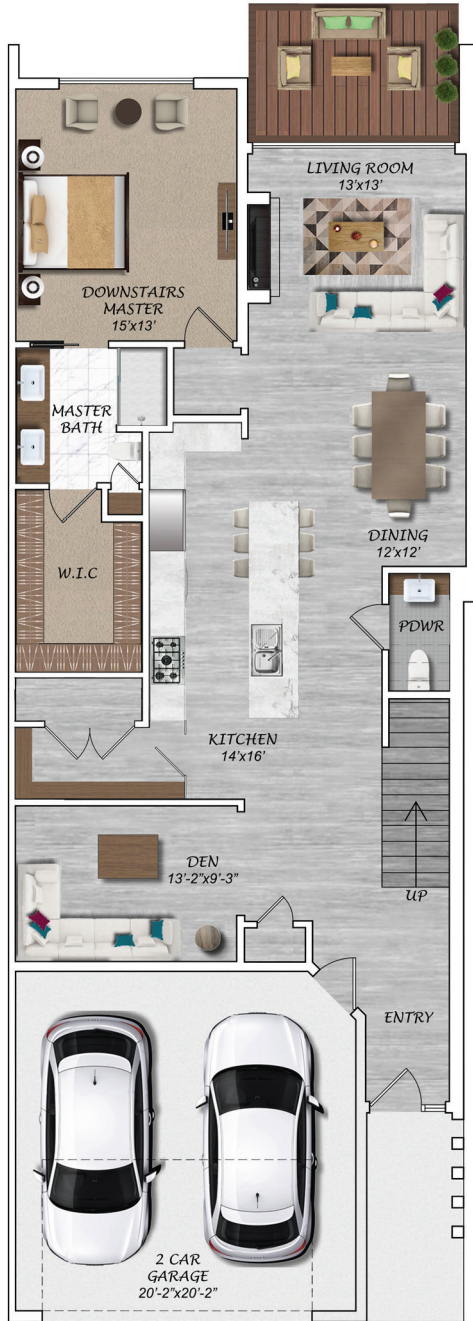

# LA GRANDE FLOOR PLAN

## First Floor

- **2900+ Square Feet**
- **Starting at \$649,000**

## Second Floor

- **2900+ Square Feet**
- **Starting at \$649,000**